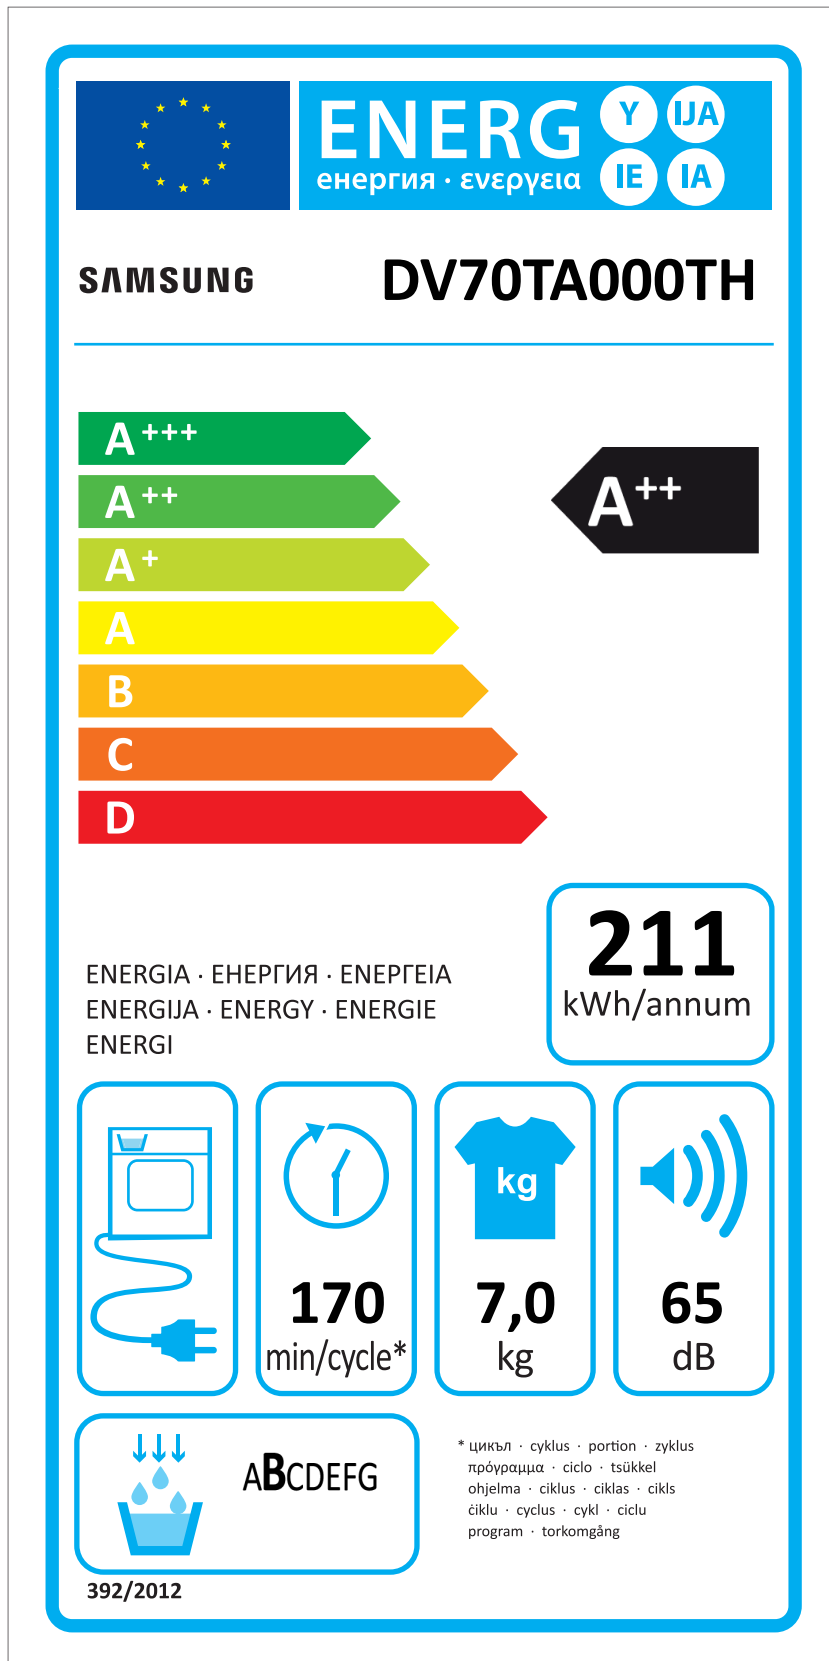

ERP LABEL ENERGY (DRYER CONDENSER TYPE)

CODE : DC68-03225C
Size : 110 x 220 (mm)
Material : ART