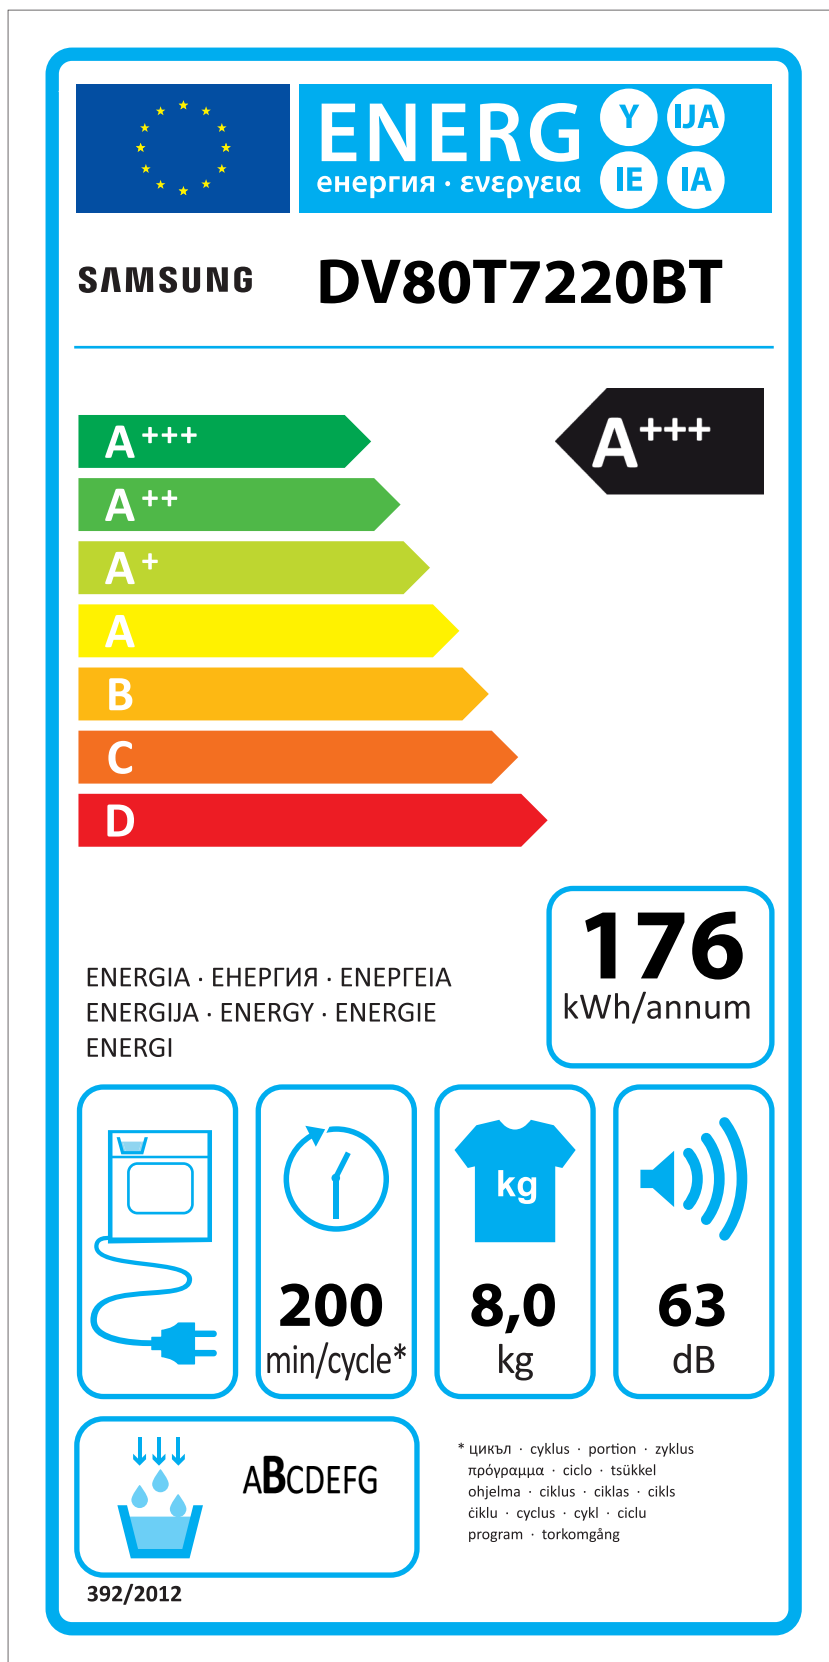

ERP LABEL ENERGY (DRYER CONDENSER TYPE)

CODE : DC68-03225C
Size : 110 x 220 (mm)
Material : ART