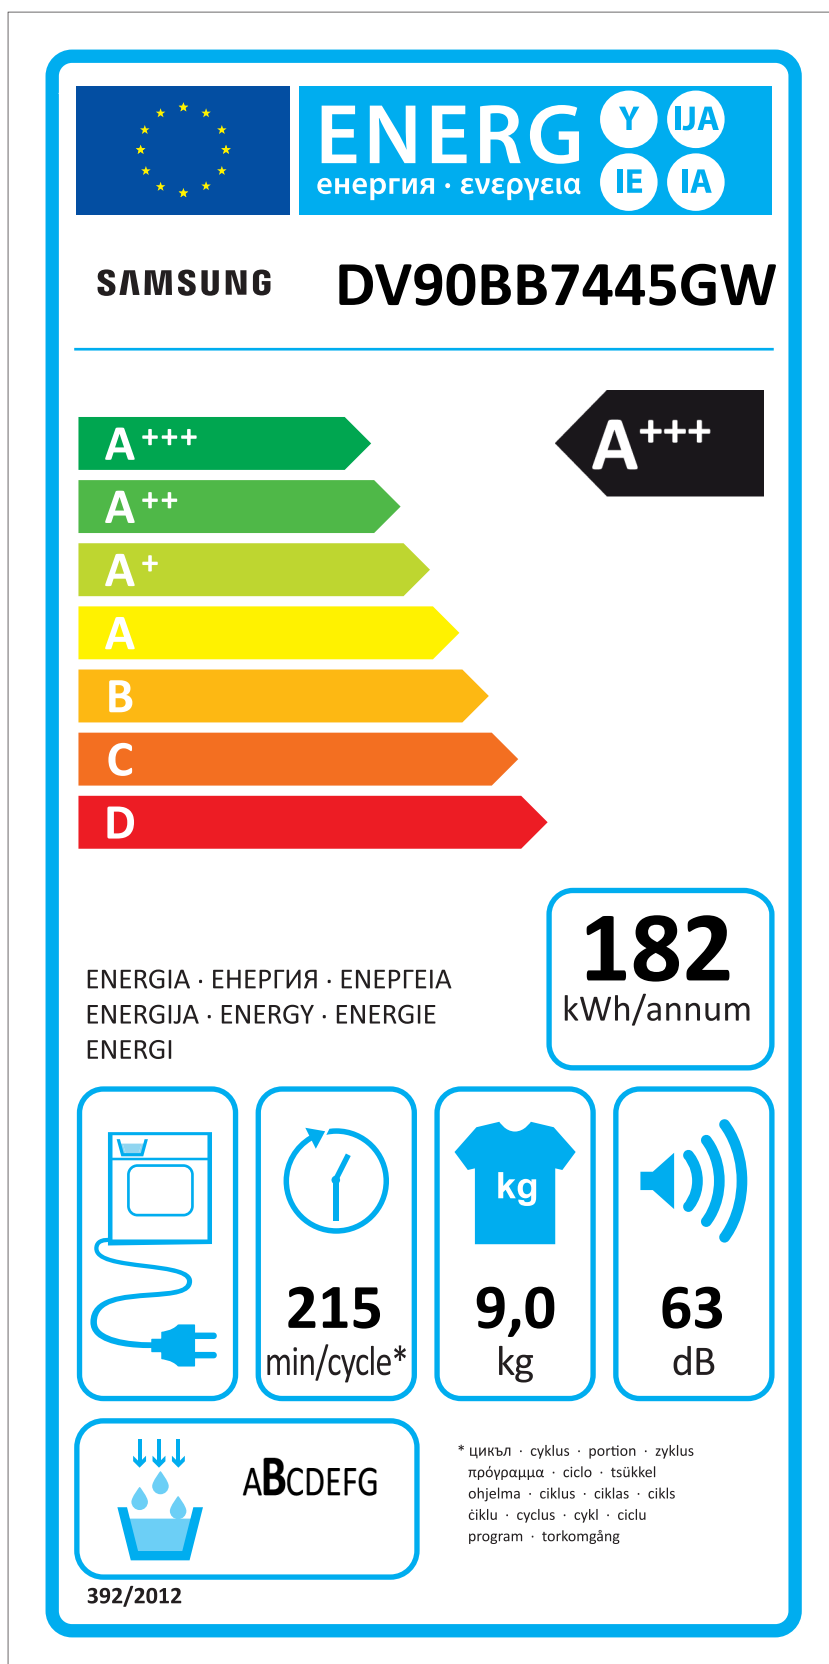

# ERP LABEL ENERGY (DRYER CONDENSER TYPE)

CODE : DC68-03225C  
Size : 110 x 220 (mm)  
Material : ART