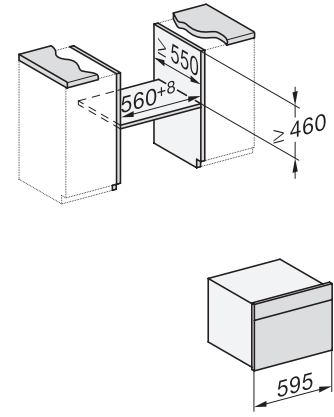

## H 7145 BM

Compacte oven met geïntegreerde magnetron

in elegant zwart design met automatische programma's en gecombineerde functies.

side view H7000 BM, installation drawings

built-in H7000 BM, installation drawing

built-in H7000 BM build-under, installation drawings

installation H7000 BM, installation drawing

Installation H7000BM, installation drawings, GB, AUS

side view H7000 BM build-under, installation drawings