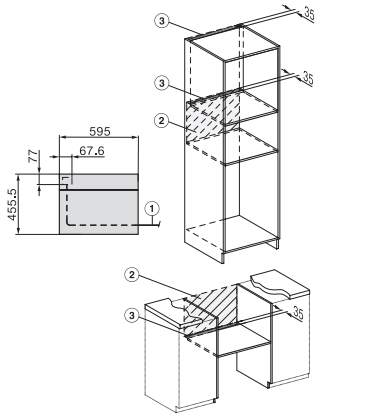

## H 7145 BM

Compacte oven met geïntegreerde magnetron

in elegant zwart design met automatische programma's en gecombineerde functies.

side view H7000 BM, installation drawings

built-in H7000 BM, installation drawing

built-in H7000 BM build-under, installation drawings

installation H7000 BM, installation drawing

Installation H7000BM, installation drawings, GB, AUS

side view H7000 BM build-under, installation drawings