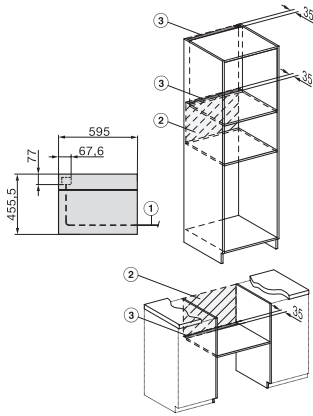

## H 7145 BM

Compacte oven met geïntegreerde magnetron

in elegant zwart design met automatische programma's en gecombineerde functies.

side view H7000 BM, installation drawings

built-in H7000 BM, installation drawing

built-in H7000 BM build-under, installation drawings

installation H7000 BM, installation drawing

Installation H7000BM, installation drawings, GB, AUS

side view H7000 BM build-under, installation drawings