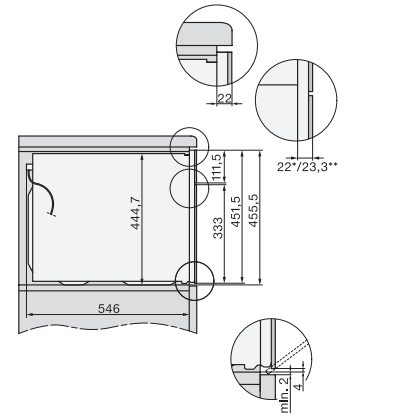

## H 7145 BM

Compacte oven met geïntegreerde magnetron

in elegant zwart design met automatische programma's en gecombineerde functies.

side view H7000 BM, installation drawings

built-in H7000 BM, installation drawing

built-in H7000 BM build-under, installation drawings

installation H7000 BM, installation drawing

Installation H7000BM, installation drawings, GB, AUS

side view H7000 BM build-under, installation drawings