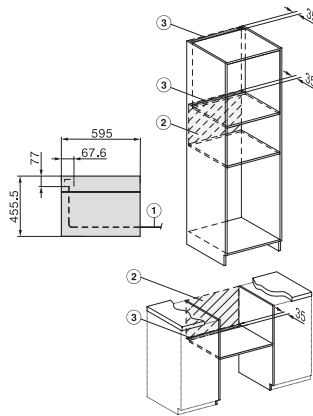

## H 7145 BM

Compacte oven met geïntegreerde magnetron  
in elegant zwart design met automatische programma's en gecombineerde functies.

side view H7000 BM, installation drawings

built-in H7000 BM, installation drawing

built-in H7000 BM build-under, installation drawings

installation H7000 BM, installation drawing

Installation H7000BM, installation drawings, GB, AUS

side view H7000 BM build-under, installation drawings