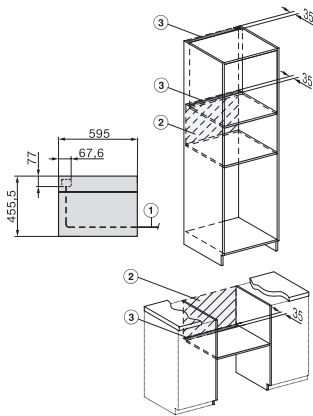

## H 7145 BM

Compacte oven met geïntegreerde magnetron  
in elegant zwart design met automatische programma's en gecombineerde functies.

side view H7000 BM, installation drawings

built-in H7000 BM, installation drawing

built-in H7000 BM build-under, installation drawings

installation H7000 BM, installation drawing

Installation H7000BM, installation drawings, GB, AUS

side view H7000 BM build-under, installation drawings