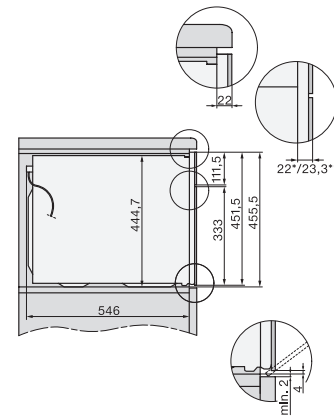

## H 7145 BM

Compacte oven met geïntegreerde magnetron  
in elegant zwart design met automatische programma's en gecombineerde functies.

side view H7000 BM, installation drawings

built-in H7000 BM, installation drawing

built-in H7000 BM build-under, installation drawings

installation H7000 BM, installation drawing

Installation H7000BM, installation drawings, GB, AUS

side view H7000 BM build-under, installation drawings