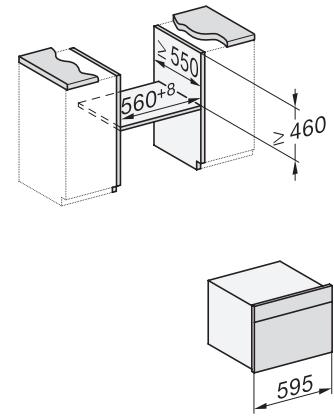

## H 7145 BM

Compacte oven met geïntegreerde magnetron  
in elegant zwart design met automatische programma's en gecombineerde functies.

side view H7000 BM, installation drawings

built-in H7000 BM, installation drawing

built-in H7000 BM build-under, installation drawings

installation H7000 BM, installation drawing

Installation H7000BM, installation drawings, GB, AUS

side view H7000 BM build-under, installation drawings