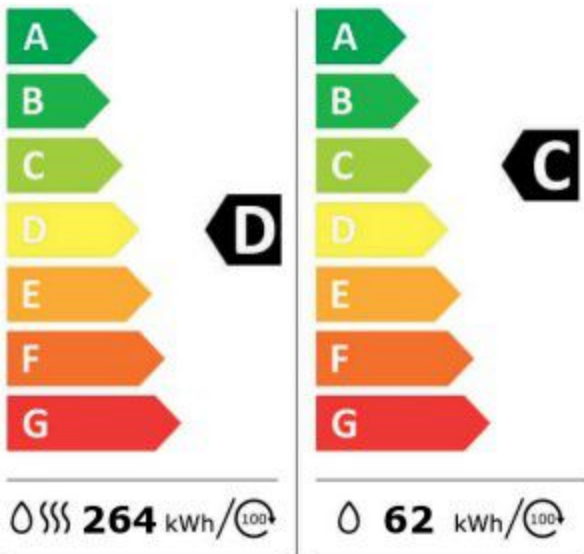

ENERG

beko

HTV8716XWST 7178588000

5,0 kg  **8,0 kg**

53 L  **40 L**

7:55  **3:38**

ABCDEFG

75 dB
ABCD