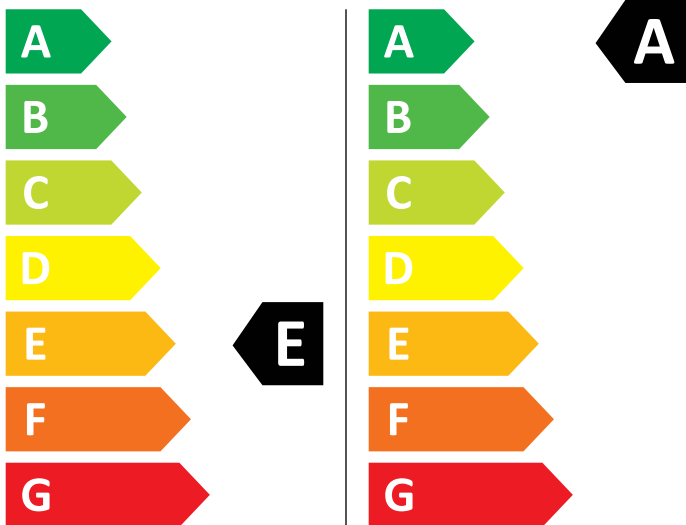

ENERG

AEG

L7WBN84GW 914610208

💧 325 kWh/100

💧 47 kWh/100

5,0 kg

8,0 kg

67 L