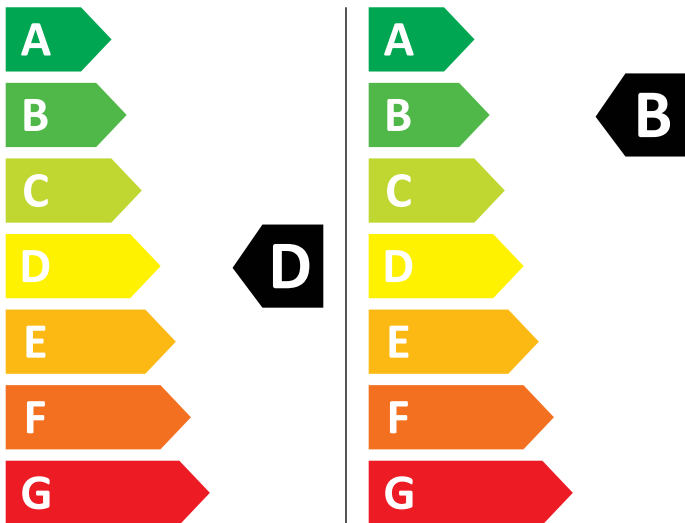

ENERG

AEG

LWR7786BI 914606426

💧 217 kWh/100

💧 54 kWh/100

4,0 kg

8,0 kg

60 L